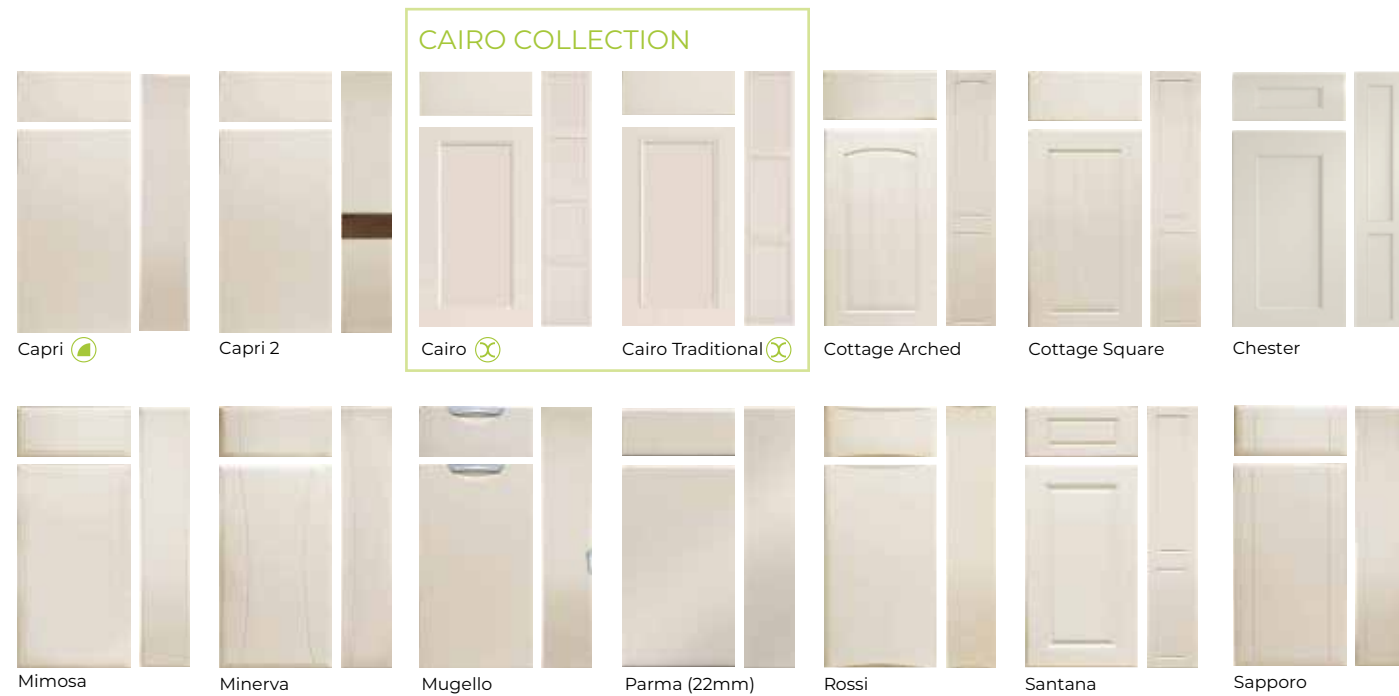

CREATE COLOURS