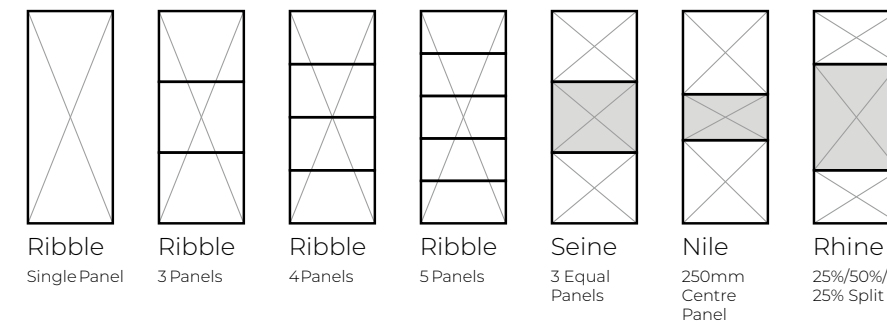

FRAME OPTIONS

DOOR STYLES