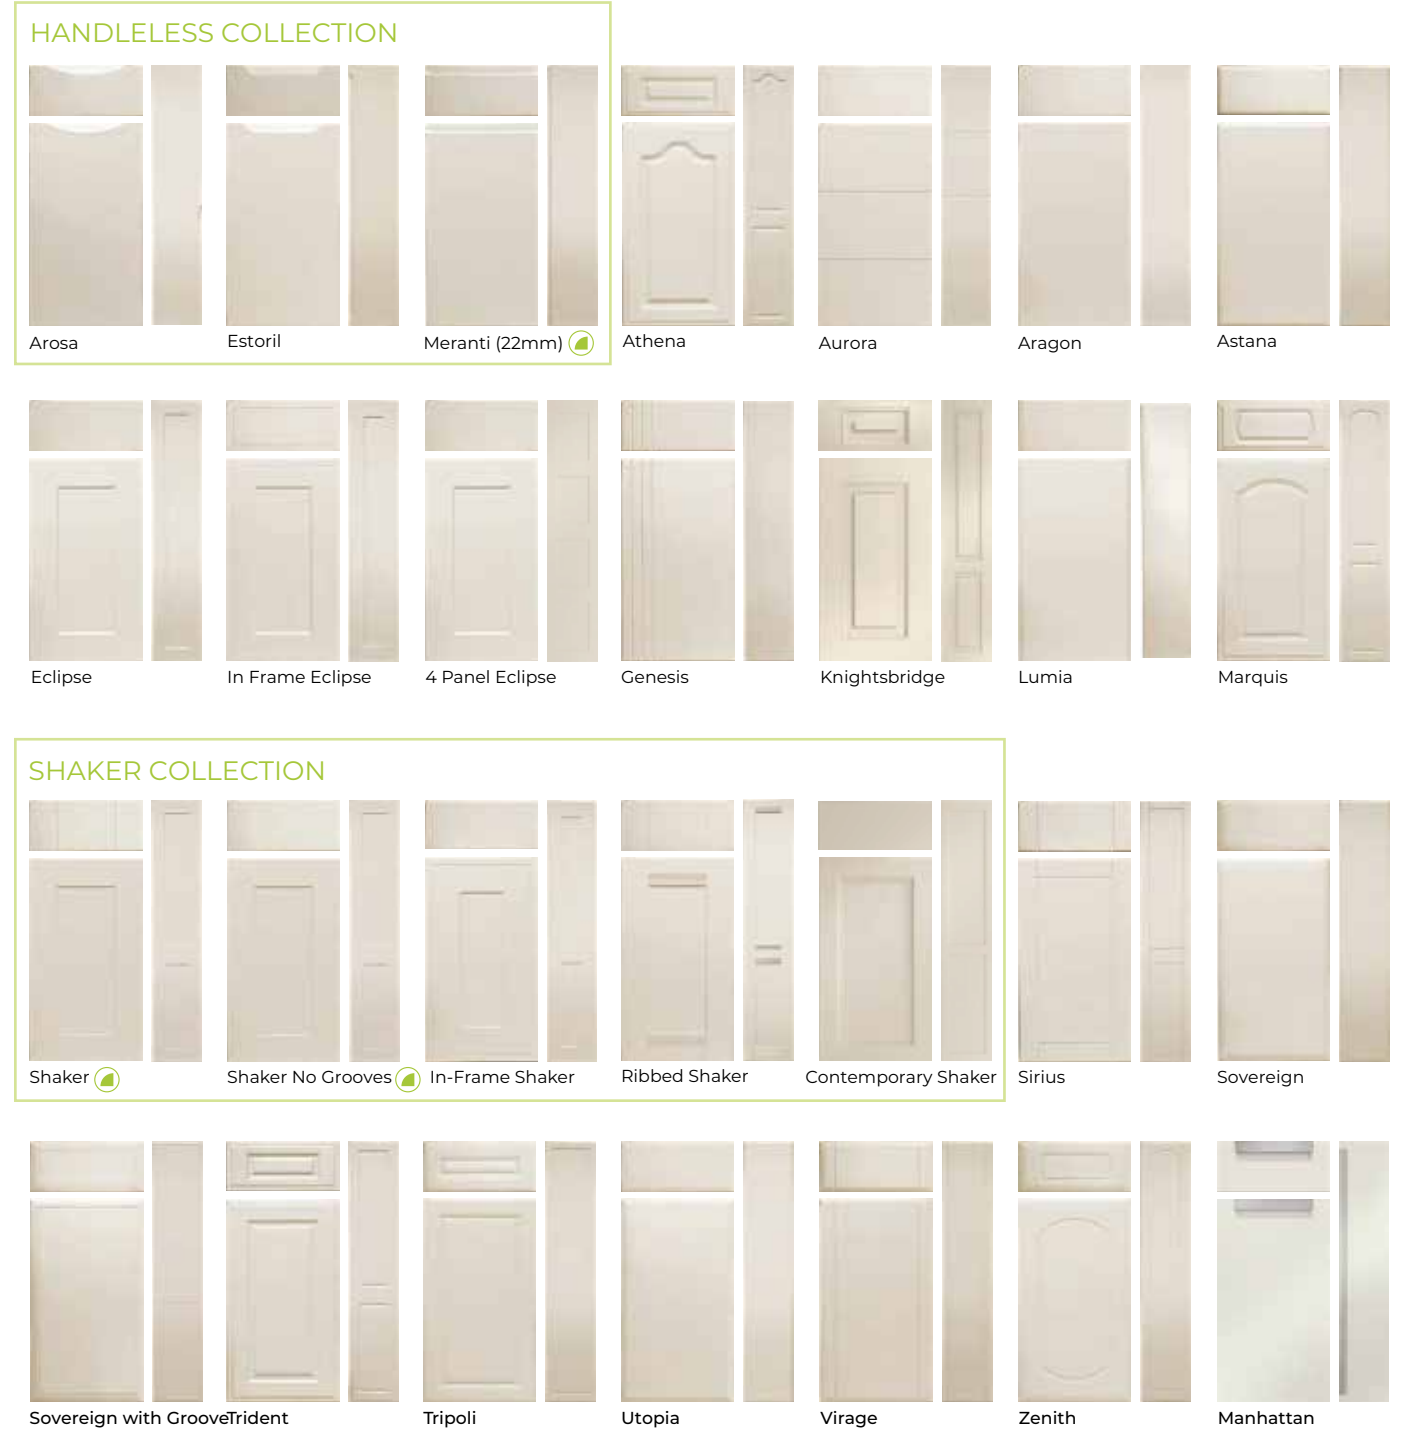

CREATE DOOR STYLES