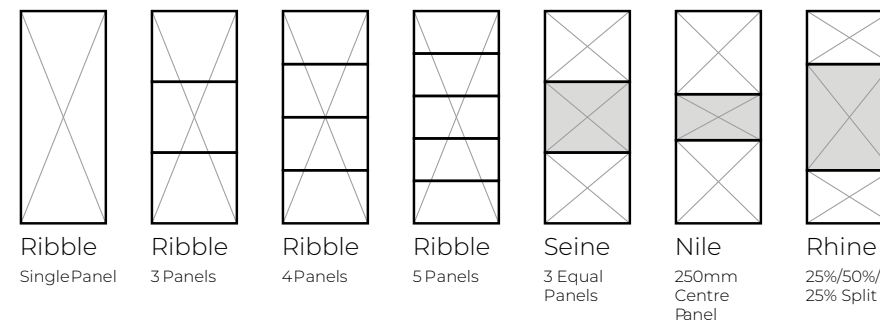

FRAME OPTIONS

DOOR STYLES