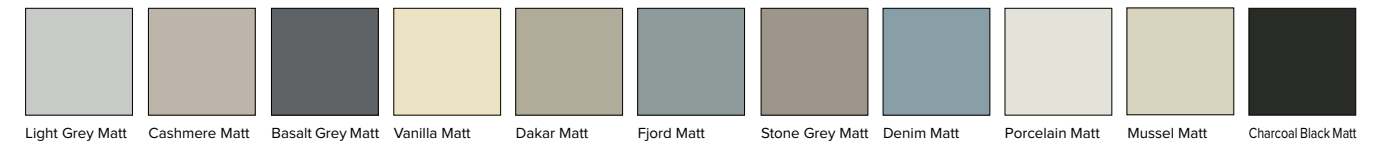

CREATE COLOURS

Supermatt SERICA®

Matt

Oak Grained

Gloss

Smooth

Quadro

Concrete

Ash Grained

Textured

Paint Grade

Paint Grade foil is primed for paint to be applied and is not recommended to be left untreated.

Woodgrains

Please refer to our swatch books and wall charts to choose your colour. These images are for illustration purposes only. Appearances may vary.

CURVED DOOR STYLES

Four door styles are available as curved doors, providing contemporary elegance to your home.